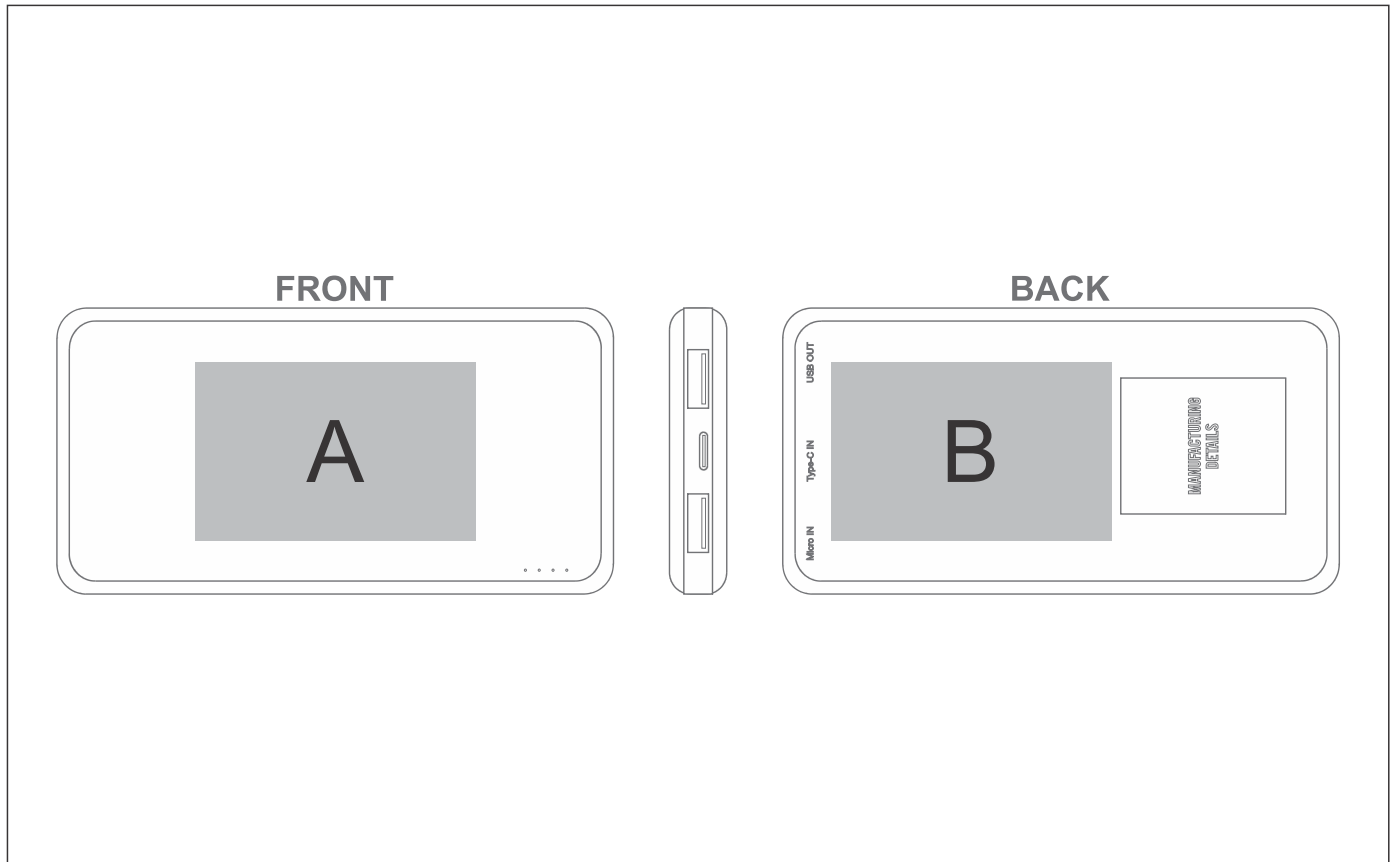

GF-AM-1018-B

Kingpin Black Compact 5000mAh Power Bank Set

Need to know:

- Includes 1-Position Direct Print (setup fee applies)

Branding Options:

Position A

1. Direct to Print (DP-B)
Full Colour
Size: 55mm wide x 35mm high
2. Pad Printing (PA)
4 Colours
Size: 60mm wide x 25mm high

Position B

1. Direct to Print (DP-B)
Full Colour
Size: 55mm wide x 35mm high
2. Pad Printing (PA)
Full Colour
Size: 60mm wide x 25mm high